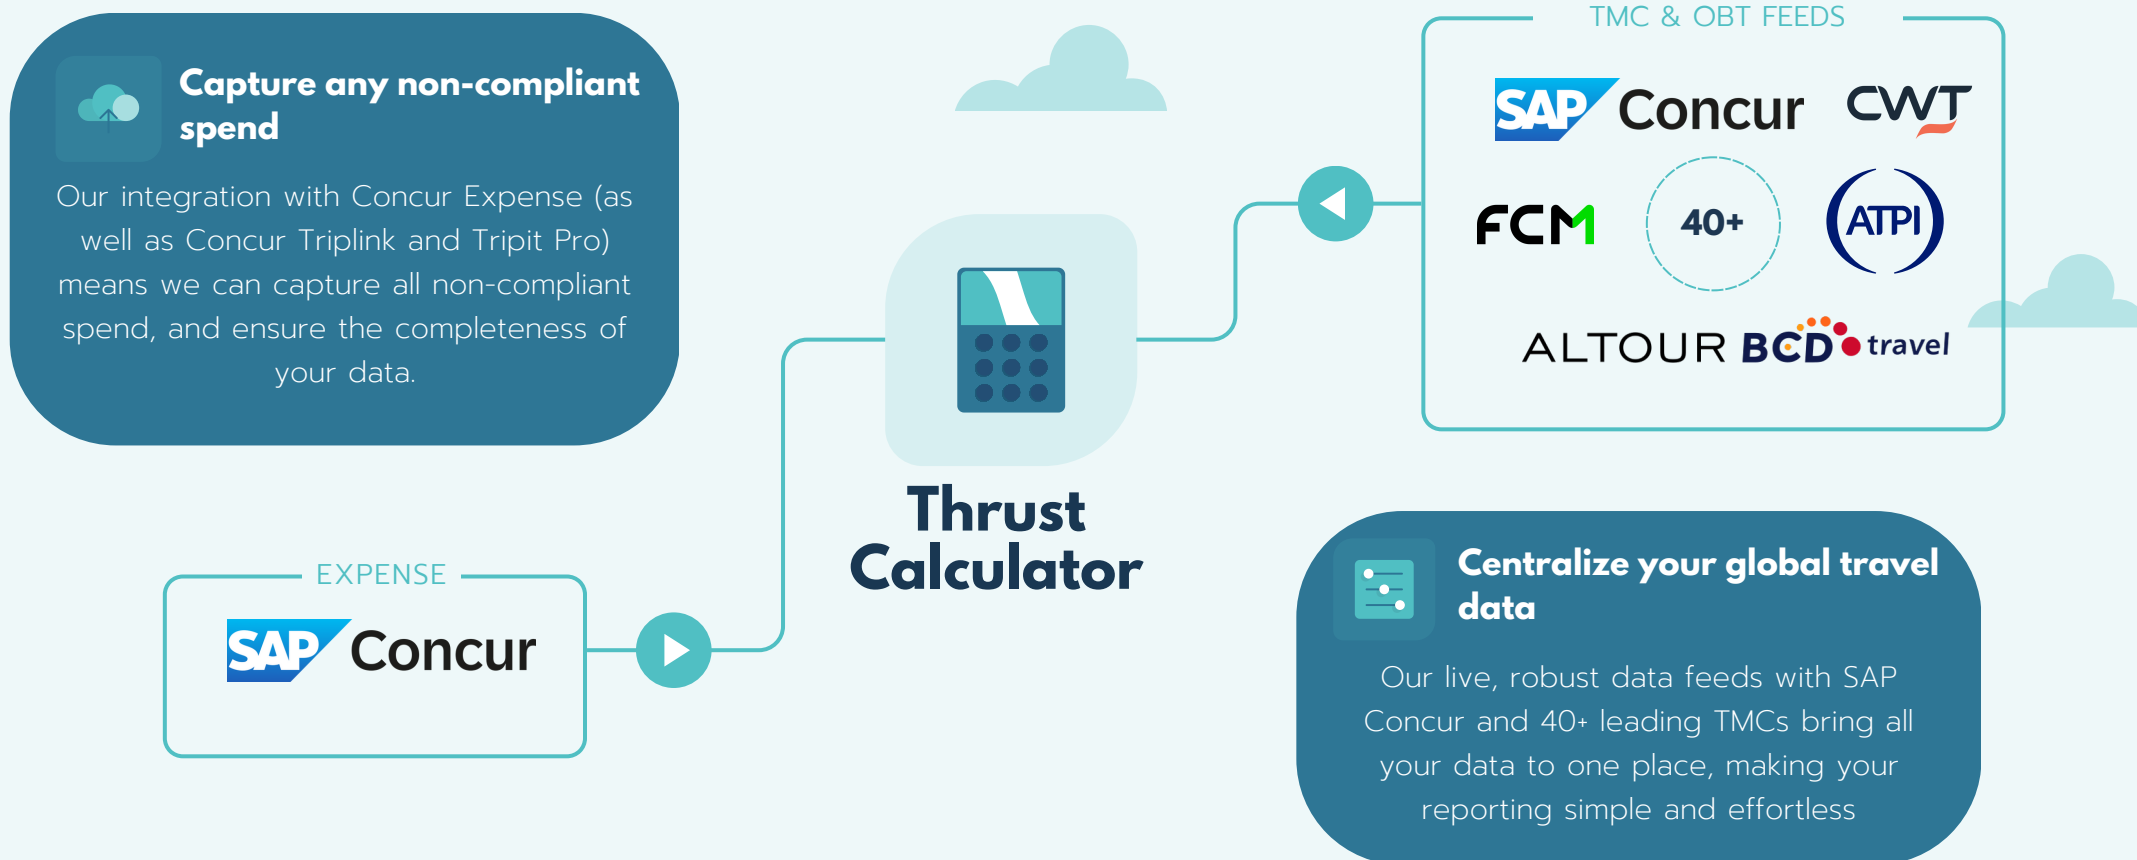

Net-zero planning powered by expert insights

Identify reduction opportunities using hotspot analysis, and implement reduction targets and carbon budgets with ease

Get regulation ready with our Compliance Suite

Navigate regional and global regulations effortlessly and have confidence in your climate compliance with our ISO 14083 assured data.

Consolidate all your travel and expense emissions data

Using Thrust Calculator and SAP Concur, save time and effort reporting by consolidating all your travel and expense data into one place.