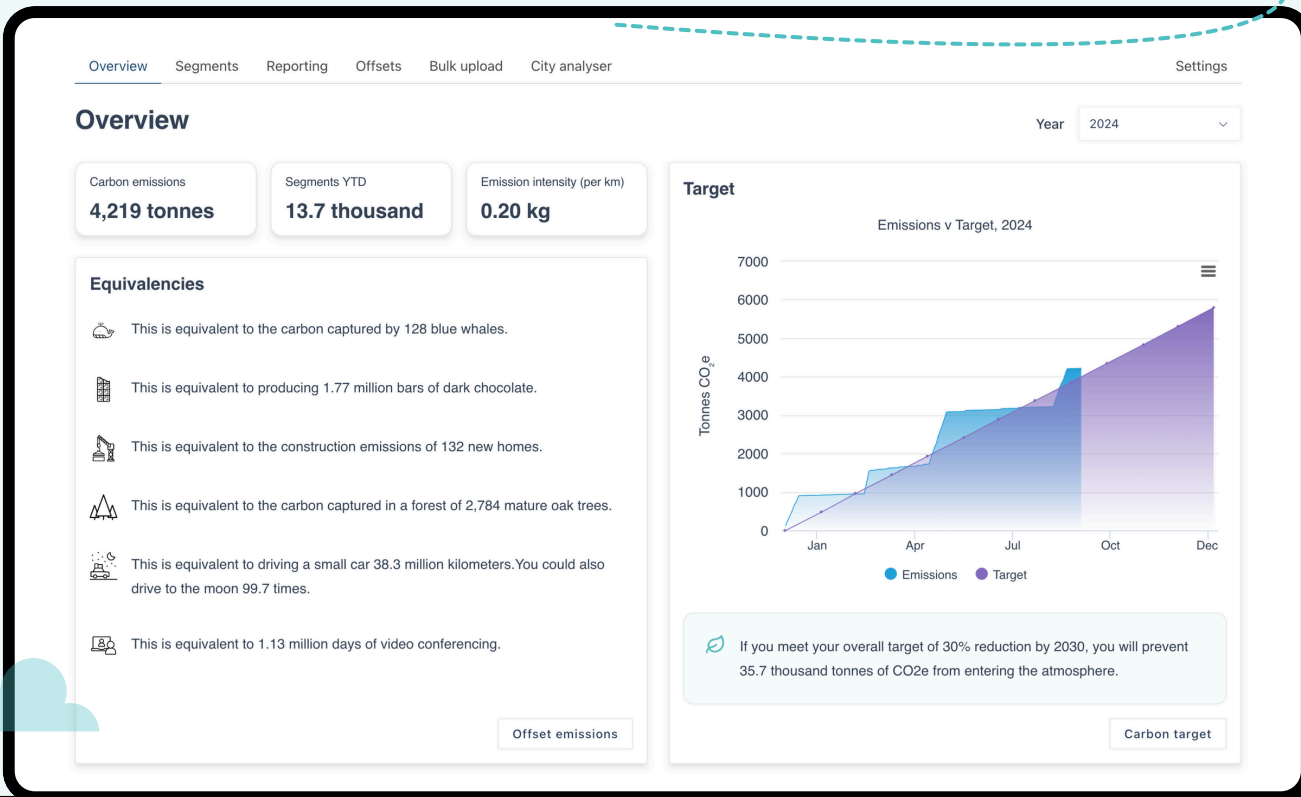

SAP Concur Partner

Leading the industry towards net-zero

Thrust Calculator

We calculate and model your business travel emissions.

Automated accounting of all your emissions

Integrate all of your existing solutions to generate live insights and emission reports at the click of a button

Net-zero planning powered by expert insights

Identify reduction opportunities using hotspot analysis, and implement reduction targets and carbon budgets with ease

Get regulation ready with our Compliance Suite

Navigate regional and global regulations effortlessly and have confidence in your climate compliance with our ISO 14083 assured data.

Consolidate all your travel and expense emissions data

Using Thrust Calculator and SAP Concur, save time and effort reporting by consolidating all your travel and expense data into one place.